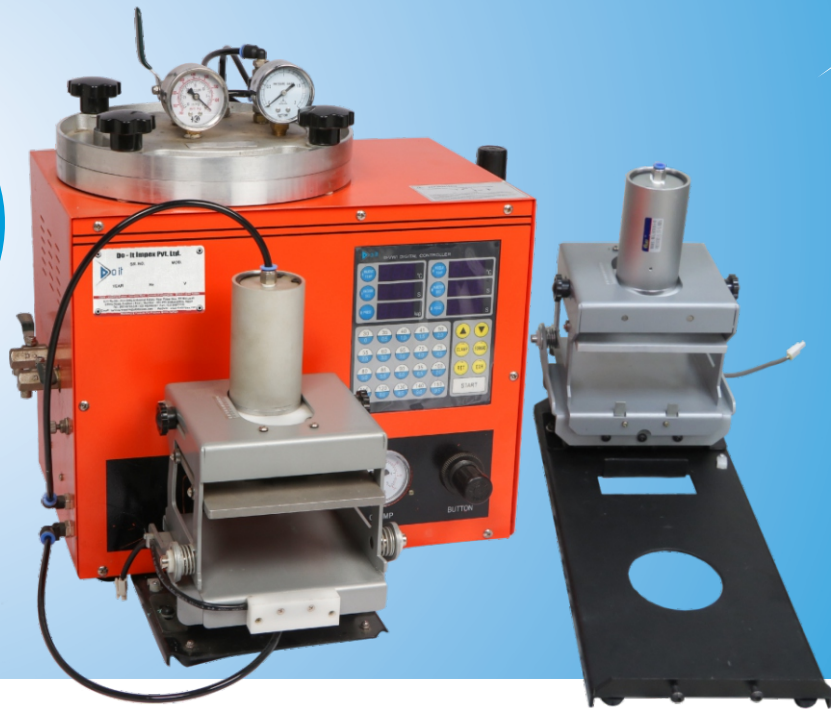

Wax Injector

Marketed by :

CODE	Wax Injector T4
Power Supply	AC 230 V 50 Hz
Power Consumption	500 W
Air Supply	0.3-0.7 Mpa
Temperature Display Range	40 -99.9° C
Vacuum Timer	0-9.5 Seconds
Injection	10 - 250 Kpa
Injection Timer	0 -9.5 Seconds
Hold Time	0-30 Seconds
Capacity of Wax Pot	2.5 Kg.
Dimensions (mm)	15.5 W x 13 H X 1.5 L
Weight	30 Kg.
Heater	120 W
Temperature Controller	Included
Auto Clamping system	Included
Vacuum Pump	Extra

Wax injector equipped with piston technology & as well as with the latest Micro Processor Controller. It offers a Uniqueness in the wax injection system, which is precision engineers for delivering superior accuracy based operations in a provided environment & it can be used for various types of wax injecting & deliver optimized performance.

Features :

- ▶ Digitally adjust performance from 0 to 9.5 as required.
- ▶ 2.5 kg. Wax capacity.
- ▶ User - friendly interface.
- ▶ Digital display system.
- ▶ Auto clamp facility available
- ▶ Big auto clamp (optional)