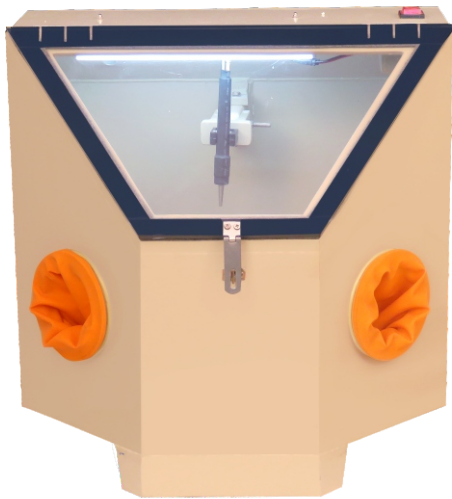

Wet Jet Accessories

Manufactured by : 

CODE	Wet Jet Media		
Size of glass beads	000 (0-50)	(40 - 70)	(70 - 110)
Available packaging	1 kg & 25 kg		

Cabinet for Wet Jet

- ▶ Made of Polypropylene.
- ▶ Inbuilt light.
- ▶ Safety hand gloves.
- ▶ Drainage system.
- ▶ Handpiece fitting clips.

CODE	Cabinet
Dimensions	15" x 18" x 20"
I/p Voltage	220 V, 50/60 Hz

Water Pressure Tank for Wet Jet

- ▶ Rust-free SS tank.
- ▶ Pressure regulator.
- ▶ Locking knobs.
- ▶ Air release valve.
- ▶ Transparent acrylic plate.

CODE	Pressure Tank
Dimensions	Dia. 11.5" x ht. 17.5"
Input	Air

DOIT INDUSTRIES INDIA PVT. LTD.

Certified ISO 9001:2015

Corporate Office :

Unit No.304, New India Industrial Estate, Near Paper Box, Off. Mahakali Caves Road, Andheri (East), Mumbai-400 093.