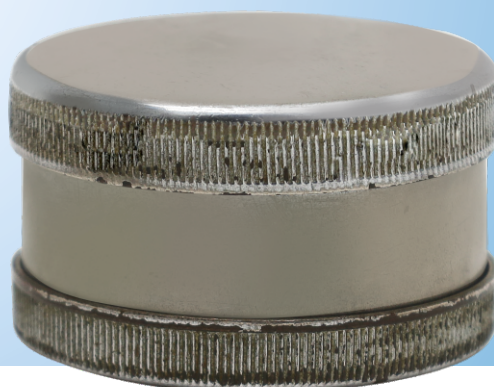

Diamond Beaker Small SS

Marketed by :

Stylish stainless steel beaker with a diamond pattern for versatile use. Durable, non-slip design ensures comfort during handling. Sizable and sleek, it's perfect for mixing, measuring, or serving beverages with ease and sophistication.

Features :

- ▶ Sleek stainless steel construction.
- ▶ Modern diamond pattern for added style.
- ▶ Compact size for versatile use.
- ▶ Ideal for measuring, mixing, and serving individual portions.
- ▶ Durable build for long-lasting performance.
- ▶ Polished finish for easy cleaning.
- ▶ Combines style and functionality in a small beaker.