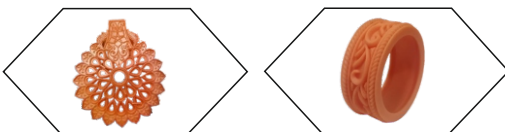

- ▶ Low shrinkage
- ▶ Bright colours
- ▶ High accuracy

CJH RED-₹ 4,500+TAX

RESIN NON-CASTABLE

- ▶ Doesn't stick to RTV die
- ▶ Good surface finish
- ▶ High accuracy

LIGHT BROWN-₹ 4,500+TAX

- ▶ Low shrinkage
- ▶ Good surface finish
- ▶ High accuracy
- ▶ Colours like HR cam

HR BLUE-₹ 4,500+TAX

- ▶ Low shrinkage
- ▶ Good surface finish
- ▶ High accuracy

LCD SKIN-₹ 4,500+TAX

- ▶ Low shrinkage
- ▶ Good surface finish
- ▶ High accuracy

DARK BLUE-₹ 4,500+TAX

- ▶ Good surface finish
- ▶ High accuracy
- ▶ Low curing time
- ▶ Zero bending