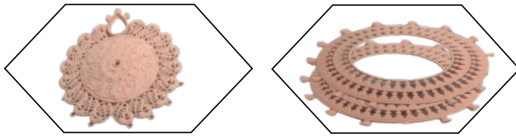

- ▶ Low shrinkage
- ▶ Bright colours
- ▶ High accuracy

CJH RED-₹ 4,500+TAX

RESIN NON-CASTABLE

- ▶ Doesn't stick to RTV die
- ▶ Good surface finish
- ▶ High accuracy

LIGHT BROWN-₹ 4,500+TAX

- ▶ Low shrinkage
- ▶ Good surface finish
- ▶ High accuracy
- ▶ Colours like HR cam

HR BLUE-₹ 4,500+TAX

- ▶ Low shrinkage
- ▶ Good surface finish
- ▶ High accuracy

LCD SKIN-₹ 4,500+TAX

- ▶ Low shrinkage
- ▶ Good surface finish
- ▶ High accuracy

DARK BLUE-₹ 4,500+TAX

- ▶ Good surface finish
- ▶ High accuracy
- ▶ Low curing time
- ▶ Zero bending