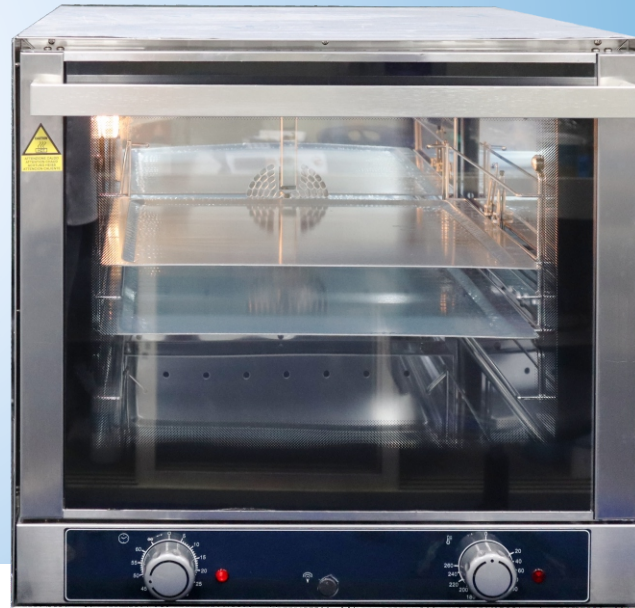

Dryer Oven

[43M]

The Dryer Oven 43M stands out as an intuitive solution for precise temperature control during the curing process. With its user-friendly time controller and LED lamp temperature controller, achieving optimal results becomes effortless. Crafted with convenience in mind, this oven features a specially designed tray that comfortably accommodates larger articles, ensuring even heat distribution throughout the chamber. Whether setting enamel, casting, treating gemstones, or executing anti-tarnish processes, this oven delivers consistent and reliable performance. The Dryer Oven 43 M stands out as an intuitive solution for precise temperature control during the curing process. With its user-friendly time controller and LED lamp temperature controller, achieving optimal results becomes effortless.

Features :

- ▶ Adjustable temperature settings for precise control over the curing process.
- ▶ Durable construction with high-quality materials, ensuring longevity and reliability.
- ▶ Compact design for space efficiency in various working environments.
- ▶ Easy-to-read LED display for monitoring temperature and timer settings.
- ▶ Safety features such as overheat protection and automatic shut-off for peace of mind during operation.

Code	Dryer Oven
Dimensions	27" X 25" X 22"
Tray Dimension	17" X 13"
No. of Tray	02
Temperature	50 to 280 C°
Timer	Upto 60 min
Power	2.6 kw
Input Voltage	230 V 50 160 HZ

DOIT INDUSTRIES INDIA PVT. LTD.

Certified ISO 9001:2015